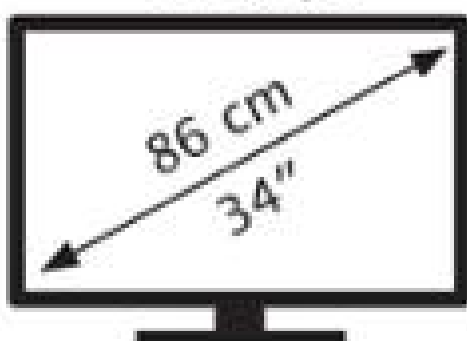

ENERG

acer

CB342CK C

34 kWh/1000h

ABCDEF **G**

46 kWh/1000h

3440 px

1440 px